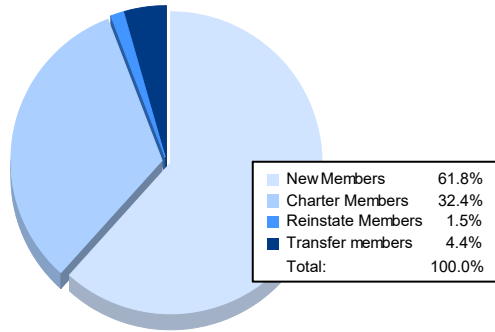

Year	New Clubs	Dropped Clubs	Gain/ Loss Clubs	New Members	Charter Members	Reinstate Members	Transfer Members	Total Member Added	Total Members Dropped	Gain/ Loss Members
2016-2017	0	3	-3	77	0	3	3	83	140	-57
2017-2018	1	0	1	69	20	1	3	93	99	-6
2018-2019	2	0	2	73	60	7	2	142	120	22
2019-2020	1	1	0	88	20	0	4	112	103	9
2020-2021	1	1	0	42	22	1	3	68	74	-6
<b>Average</b>	<b>1</b>	<b>1</b>	<b>0</b>	<b>70</b>	<b>24</b>	<b>2</b>	<b>3</b>	<b>100</b>	<b>107</b>	<b>-8</b>

### Membership Composition June 2021 Cumulative