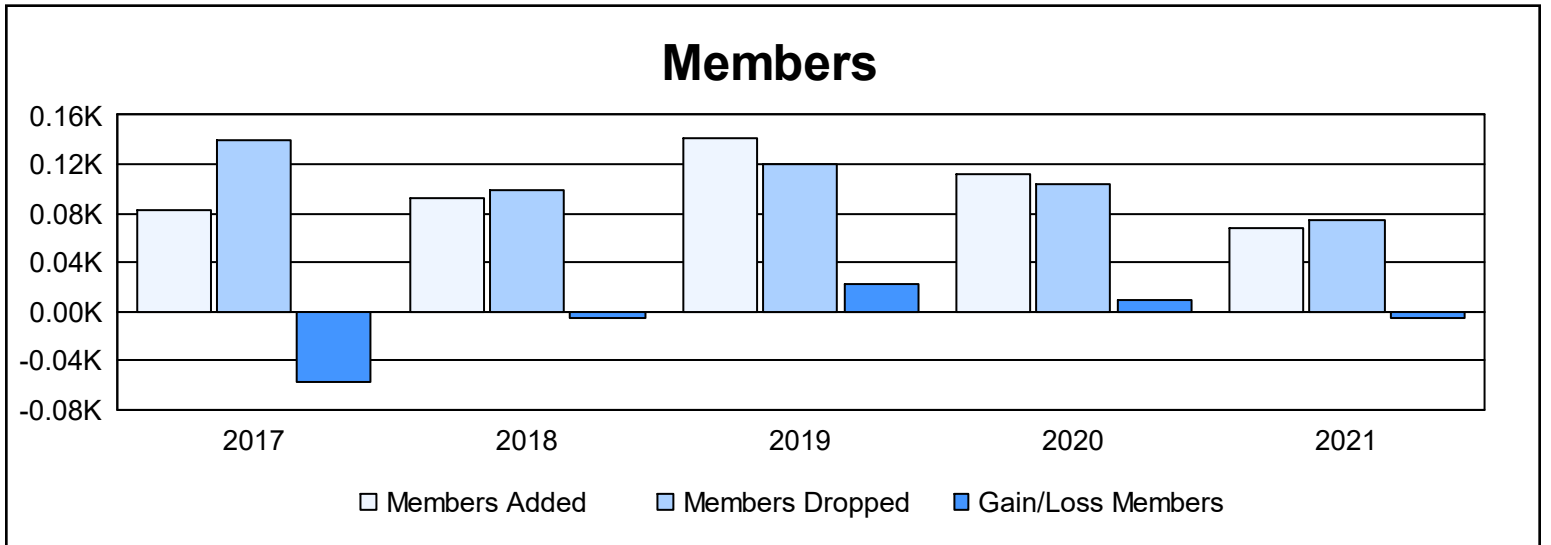

Year	New Clubs	Dropped Clubs	Gain/ Loss Clubs	New Members	Charter Members	Reinstate Members	Transfer Members	Total Member Added	Total Members Dropped	Gain/ Loss Members
2016-2017	0	3	-3	77	0	3	3	83	140	-57
2017-2018	1	0	1	69	20	1	3	93	99	-6
2018-2019	2	0	2	73	60	7	2	142	120	22
2019-2020	1	1	0	88	20	0	4	112	103	9
2020-2021	1	1	0	42	22	1	3	68	74	-6
<b>Average</b>	<b>1</b>	<b>1</b>	<b>0</b>	<b>70</b>	<b>24</b>	<b>2</b>	<b>3</b>	<b>100</b>	<b>107</b>	<b>-8</b>

### Membership Composition June 2021 Cumulative