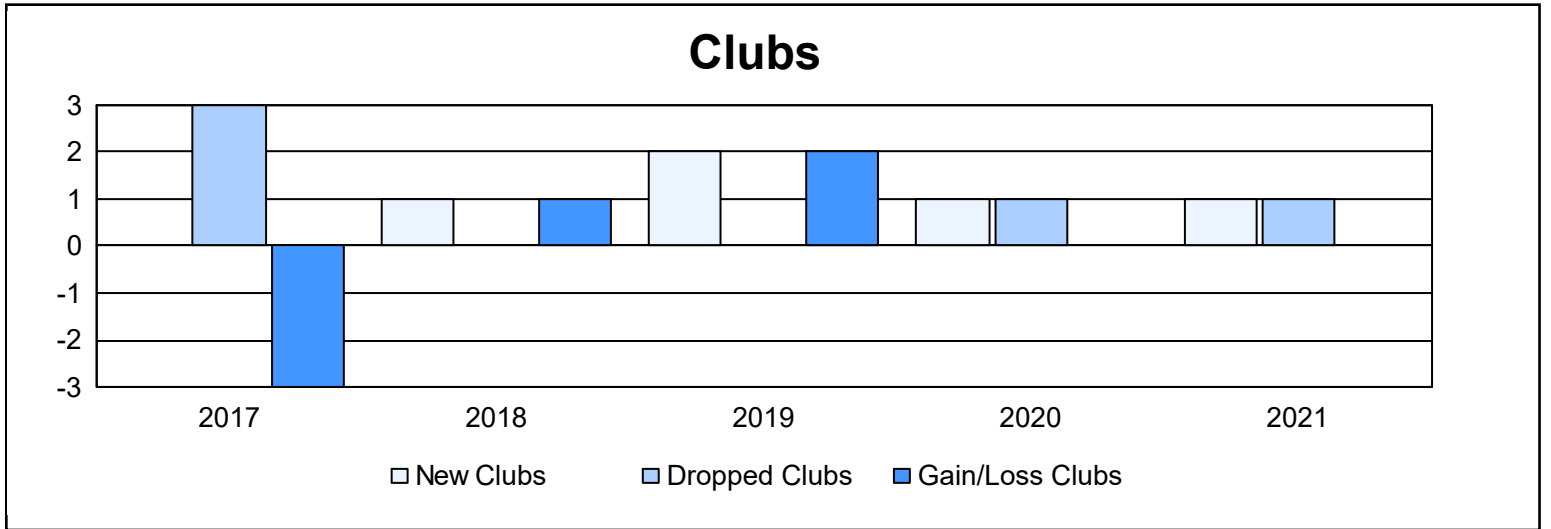

Year	New Clubs	Dropped Clubs	Gain/ Loss Clubs	New Members	Charter Members	Reinstate Members	Transfer Members	Total Member Added	Total Members Dropped	Gain/ Loss Members
2016-2017	0	3	-3	77	0	3	3	83	140	-57
2017-2018	1	0	1	69	20	1	3	93	99	-6
2018-2019	2	0	2	73	60	7	2	142	120	22
2019-2020	1	1	0	88	20	0	4	112	103	9
2020-2021	1	1	0	42	22	1	3	68	74	-6
<b>Average</b>	<b>1</b>	<b>1</b>	<b>0</b>	<b>70</b>	<b>24</b>	<b>2</b>	<b>3</b>	<b>100</b>	<b>107</b>	<b>-8</b>

### Membership Composition June 2021 Cumulative